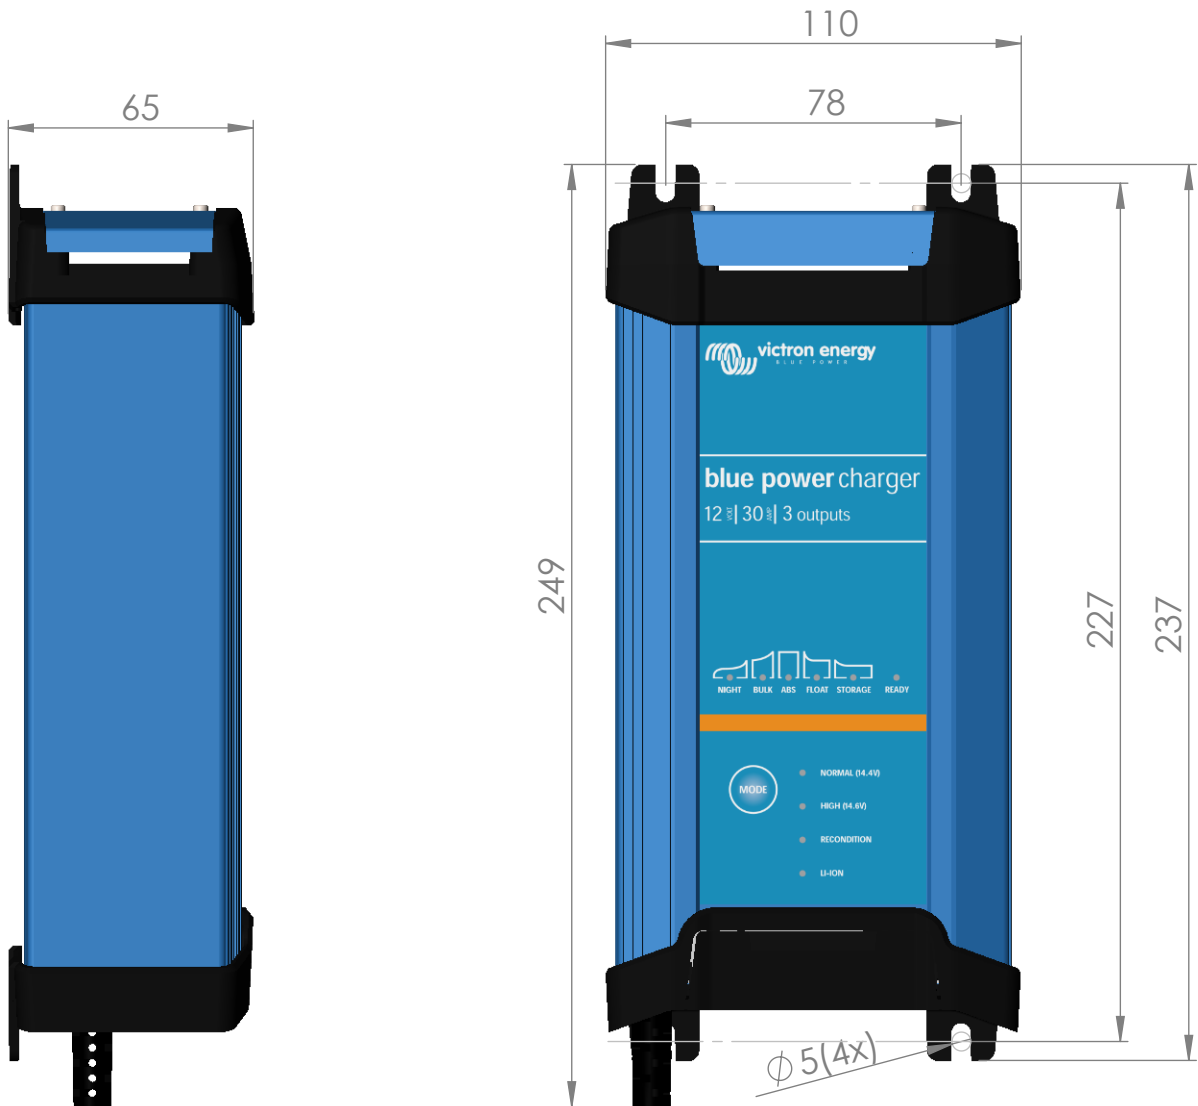

BPC IP22 (DECA)	
BPC123021002	Blue Power Charger 12/30 (1) 230V/50Hz IP22
BPC241521002	Blue Power Charger 24/15 (1) 230V/50Hz IP22
BPC123023002	Blue Power Charger 12/30 (3) 230V/50Hz IP22
BPC241523002	Blue Power Charger 24/15 (3) 230V/50Hz IP22